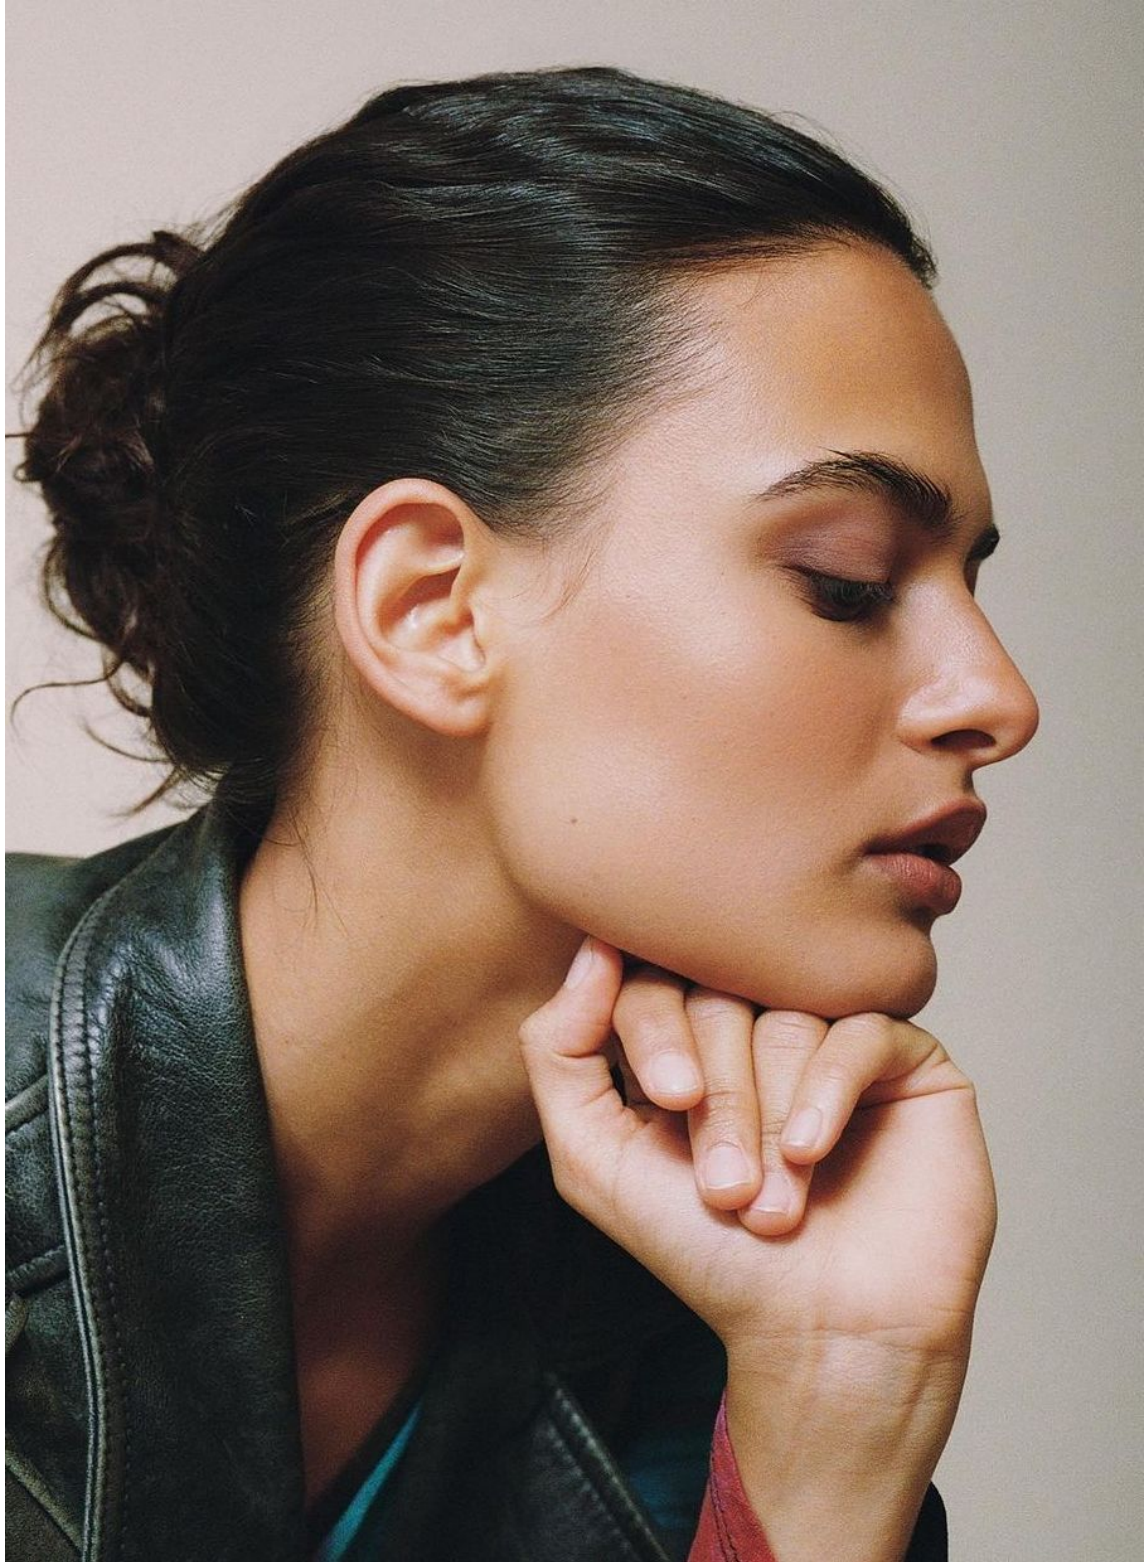

SOPHIA SANTA MARINA

height 5'8" · bust 31.5" · waist 23.5" · hips 34.5" · dress 36 EU/6 US/8 UK
shoes size 39 EU/8 US/6 UK · hair brown · eyes brown